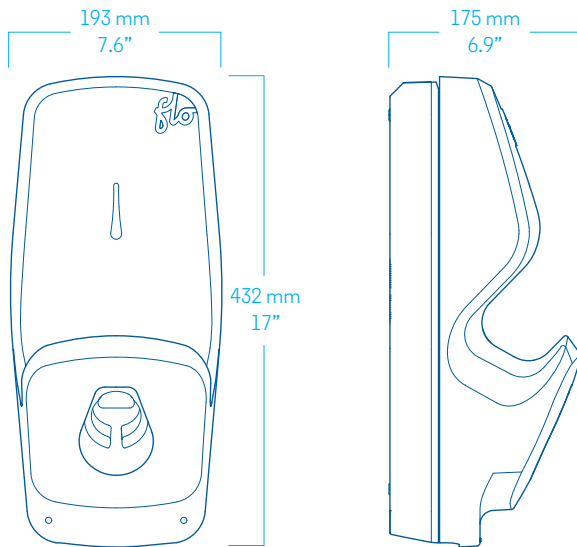

Technical Specifications

G5 Model

Type
Level 2 Charging Station

Casing
100% aluminum
NEMA 4X certified
Designed for outdoor or indoor installation

Finish
Anthracite grey with high resistance coating

Voltage
208 - 240 V @ 60 Hz

Output Current
30 A

Charging Power
6.2 - 7.2 kW

Cable
7.62 m / 25' ultra flex cable

Charging Connector
SAE J1772™ designed to withstand 10,000+ charging cycles

Certification

Security Features
Integrated GFCI circuit breaker
20mA, 3 reset attempts at 15-minute intervals

Operating Temperature
-40 °C to 50 °C
-40 °F to 122 °F

Wall Bracket
Included

Installation
Must be installed by a qualified electrician

Weight
11.18 kg / 24.65 lb

Warranty
3 years

Model Number
FH-1-STA-G5-HY5G-FL1

Conformity

Central Office
7420, Airport Road West, Suite 106
Mississauga (Ontario) L4T 4E5
1-855-543-8356

Eastern Office
2327, Versant Nord boulevard, Suite 120
Quebec (Quebec) G1N 4C2
1-855-543-8356

BayWa r.e.

BayWa r.e. Solar Systems Inc.
4703-101 Street NW, T6E 5C6
Edmonton, AB
Tel: +1 844 851 2390
solardistribution@baywa-re.ca