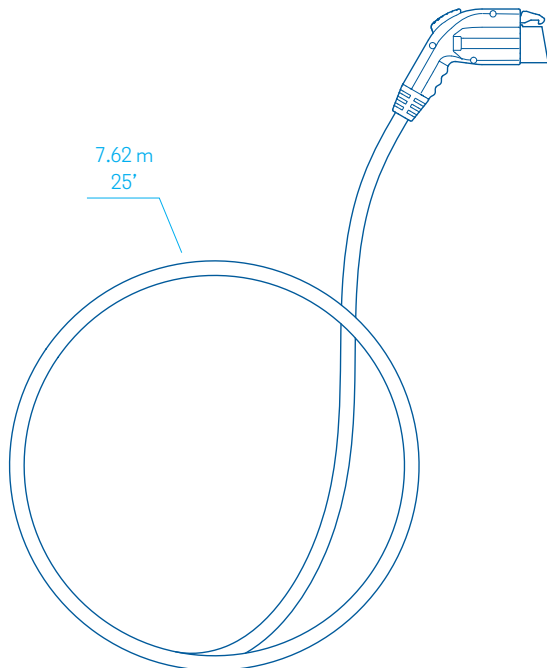

Technical Specifications

G5 Model

Type
Level 2 Charging Station

Casing
100% aluminum
NEMA 4X certified
Designed for outdoor or indoor installation

Finish
Anthracite grey with high resistance coating

Voltage
208 - 240 V @ 60 Hz

Output Current
30 A

Charging Power
6.2 - 7.2 kW

Cable
7.62 m / 25' ultra flex cable

Charging Connector
SAE J1772™ designed to withstand 10,000+ charging cycles

Certification

Security Features
Integrated GFCI circuit breaker
20mA, 3 reset attempts at 15-minute intervals

Operating Temperature
-40 °C to 50 °C
-40 °F to 122 °F

Wall Bracket
Included

Installation
Must be installed by a qualified electrician

Weight
11.18 kg / 24.65 lb

Warranty
3 years

Model Number
FH-1-STA-G5-HY5G-FL1

Conformity

Central Office
7420, Airport Road West, Suite 106
Mississauga (Ontario) L4T 4E5
1-855-543-8356

Eastern Office
2327, Versant Nord boulevard, Suite 120
Quebec (Quebec) G1N 4C2
1-855-543-8356

BayWa r.e.

BayWa r.e. Solar Systems Inc.
4703-101 Street NW, T6E 5C6
Edmonton, AB
Tel: +1 844 851 2390
solardistribution@baywa-re.ca