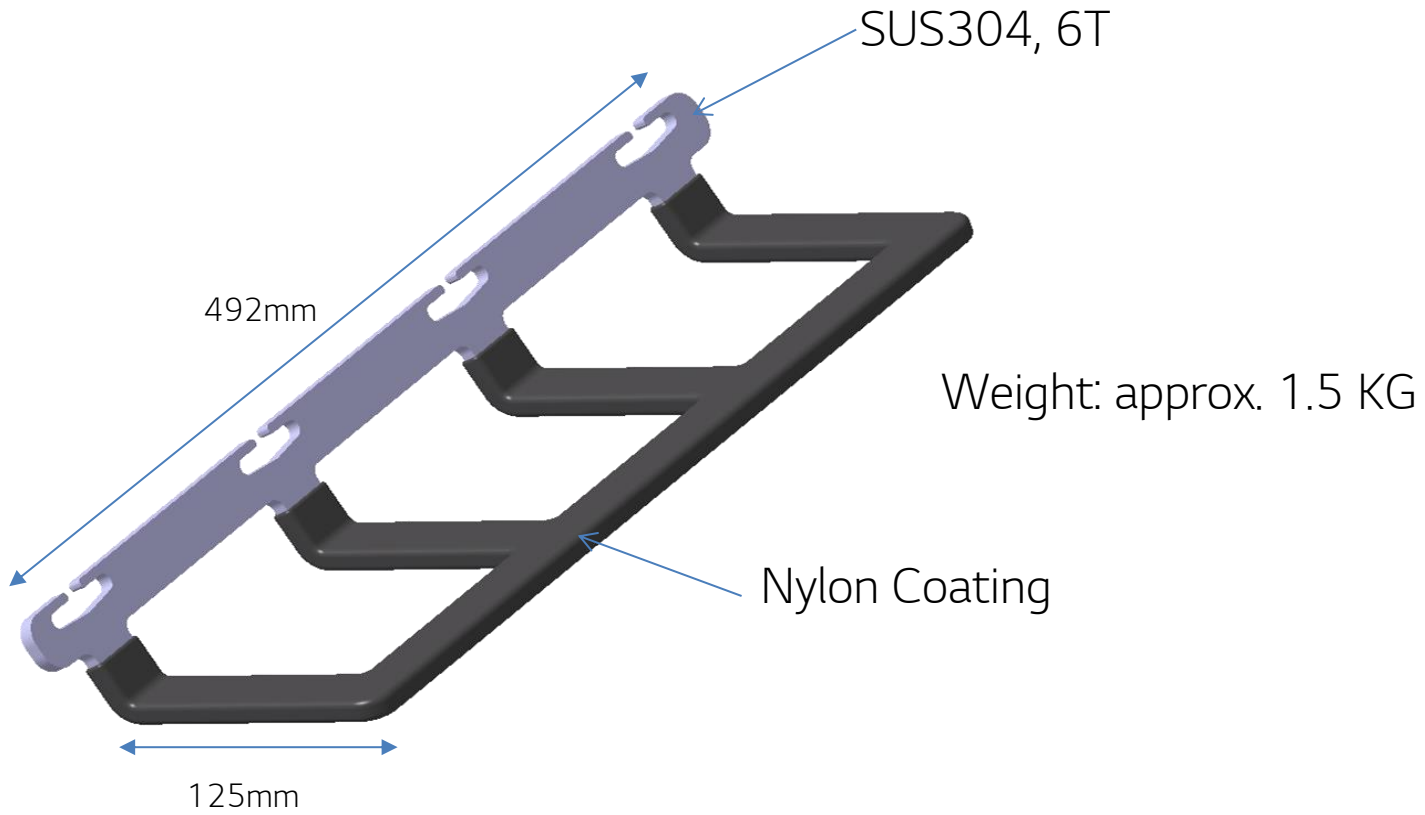

RESU 10H Handle Specification

Confidential

SolutionPartner

2 pieces of handle needed for the single installation.

 **BayWa r.e.**
BayWa r.e. Solar Systems Inc.
4703-101 Street NW, T6E 5C6
Edmonton, AB
Tel: +1 844 851 2390
solardistribution@baywa-re.ca