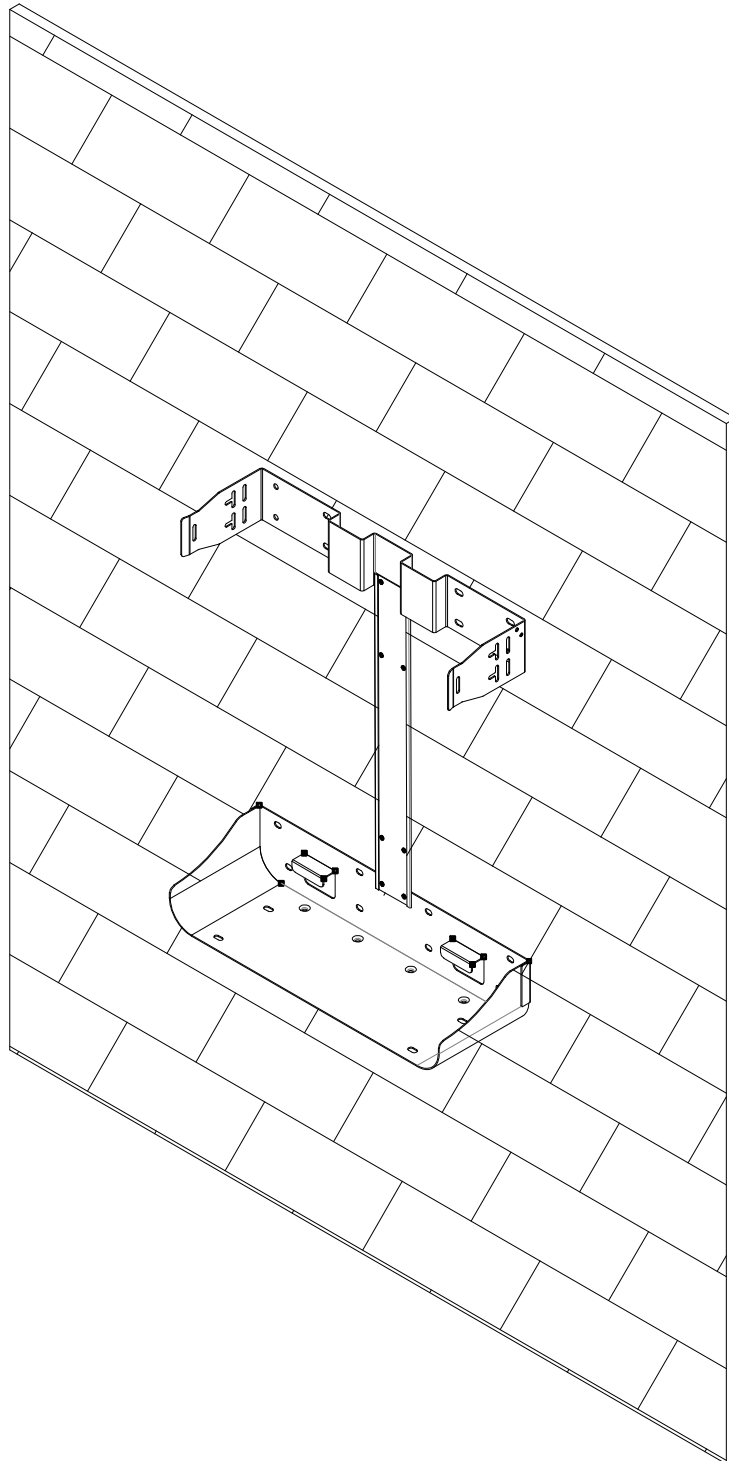

Soluna (Shanghai) Co.,Ltd

Wall Mount Bracket User Manual

(Soluna HV Battery Pack 6K HV&10K HV and 15K HV Use Only)

Assemble the bracket accessories together with M4 screws, 6K/10K HV as shown on the left, 15K HV as shown on the right;

Remove the bottom feet

Fix the assembled bracket on the wall with 8PCS M8 expansion screws

Place the product on the bracket, and fix it with M6 screws.