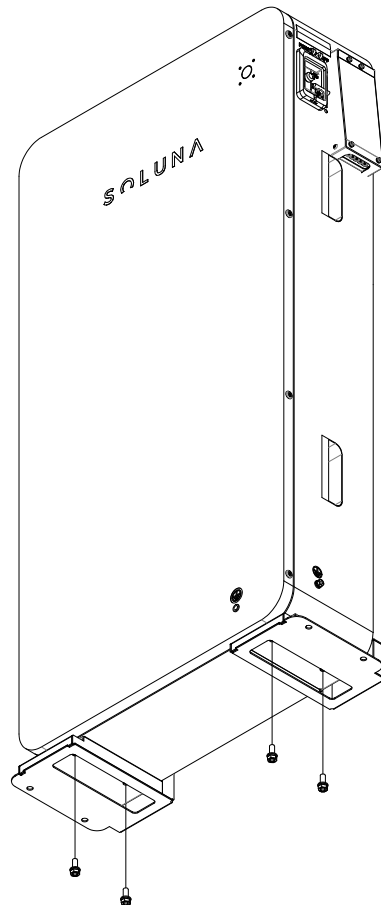

Soluna (Shanghai) Co.,Ltd

Wall Mount Bracket User Manual

(Soluna HV Battery Pack 6K HV&10K HV and 15K HV Use Only)

Assemble the bracket accessories together with M4 screws, 6K/10K HV as shown on the left, 15K HV as shown on the right;

Remove the bottom feet

Fix the assembled bracket on the wall with 8PCS M8 expansion screws

Place the product on the bracket, and fix it with M6 screws.