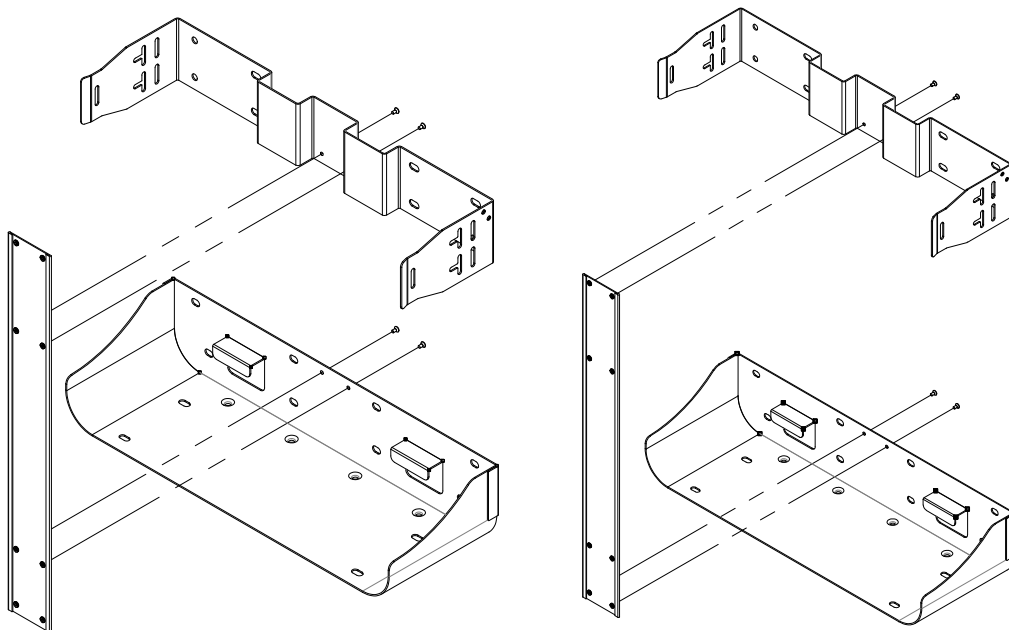

Soluna (Shanghai) Co.,Ltd

Wall Mount Bracket User Manual

(Soluna HV Battery Pack 6K HV&10K HV and 15K HV Use Only)

Assemble the bracket accessories together with M4 screws, 6K/10K HV as shown on the left, 15K HV as shown on the right;

Remove the bottom feet

Fix the assembled bracket on the wall with 8PCS M8 expansion screws

Place the product on the bracket, and fix it with M6 screws.