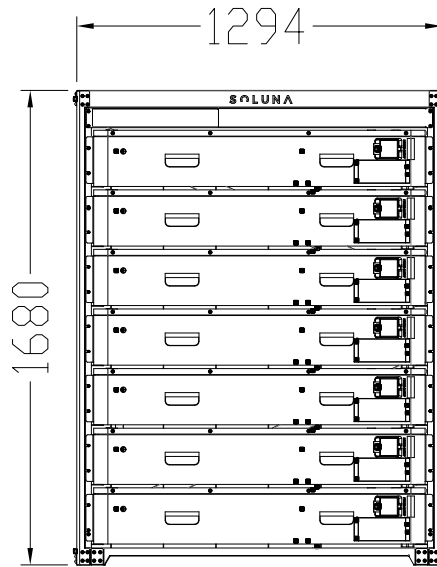

Soluna (Shanghai) Co.,Ltd

P7 Rack Assembly Manual

(Soluna 10K HV&15K HV Use Only)

- | | | | |
|----------|-----------|-----------|----------------|
| ◆ A-1PCS | ◆ E-1PCS | ◆ I-16PCS | ◆ M-1PCS |
| ◆ B-1PCS | ◆ F-1PCS | ◆ J-1PCS | ◆ N-4PCS |
| ◆ C-1PCS | ◆ G-15PCS | ◆ K-1PCS | ◆ M6x12 150PCS |
| ◆ D-1PCS | ◆ H-1PCS | ◆ L-4PCS | ◆ M4x8 3PCS |

10K

15K

1

D
1 PCS

A
1 PCS

C
1 PCS

B
1 PCS

F
1 PCS