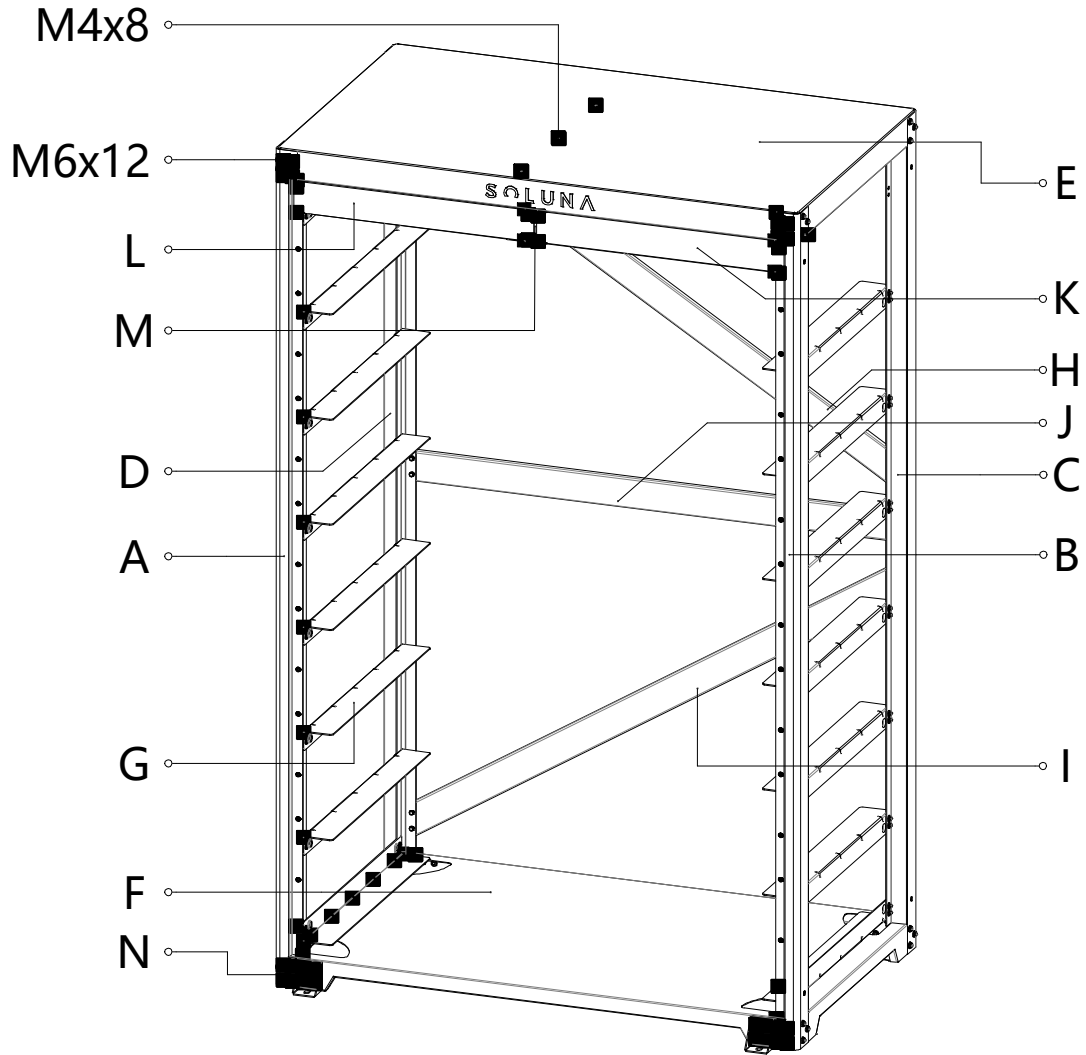

Soluna (Shanghai) Co.,Ltd

P7 Rack Assembly Manual

(Soluna 10K HV&15K HV Use Only)

- | | | | |
|----------|-----------|-----------|----------------|
| ◆ A-1PCS | ◆ E-1PCS | ◆ I-16PCS | ◆ M-1PCS |
| ◆ B-1PCS | ◆ F-1PCS | ◆ J-1PCS | ◆ N-4PCS |
| ◆ C-1PCS | ◆ G-15PCS | ◆ K-1PCS | ◆ M6x12 150PCS |
| ◆ D-1PCS | ◆ H-1PCS | ◆ L-4PCS | ◆ M4x8 3PCS |

10K

15K

1

D
1 PCS

A
1 PCS

C
1 PCS

B
1 PCS

F
1 PCS