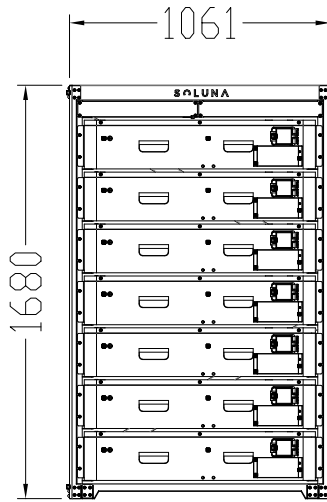

Soluna (Shanghai) Co.,Ltd

P7 Rack Assembly Manual

(Soluna 10K HV&15K HV Use Only)

- | | | | |
|----------|-----------|-----------|----------------|
| ◆ A-1PCS | ◆ E-1PCS | ◆ I-16PCS | ◆ M-1PCS |
| ◆ B-1PCS | ◆ F-1PCS | ◆ J-1PCS | ◆ N-4PCS |
| ◆ C-1PCS | ◆ G-15PCS | ◆ K-1PCS | ◆ M6x12 150PCS |
| ◆ D-1PCS | ◆ H-1PCS | ◆ L-4PCS | ◆ M4x8 3PCS |

10K

15K

1

D
1 PCS

A
1 PCS

C
1 PCS

B
1 PCS

F
1 PCS