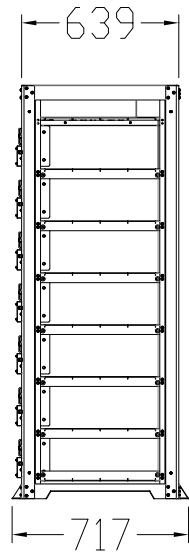

Soluna (Shanghai) Co.,Ltd

P7 Rack Assembly Manual

(Soluna 10K HV&15K HV Use Only)

- | | | | |
|----------|-----------|-----------|----------------|
| ◆ A-1PCS | ◆ E-1PCS | ◆ I-16PCS | ◆ M-1PCS |
| ◆ B-1PCS | ◆ F-1PCS | ◆ J-1PCS | ◆ N-4PCS |
| ◆ C-1PCS | ◆ G-15PCS | ◆ K-1PCS | ◆ M6x12 150PCS |
| ◆ D-1PCS | ◆ H-1PCS | ◆ L-4PCS | ◆ M4x8 3PCS |

10K

15K

1

D
1 PCS

A
1 PCS

C
1 PCS

B
1 PCS

F
1 PCS

M6×12
7N●m±10%
26 PCS

2

3

4

M6x12

7N•m±10%
60 PCS

G 16 PCS

5