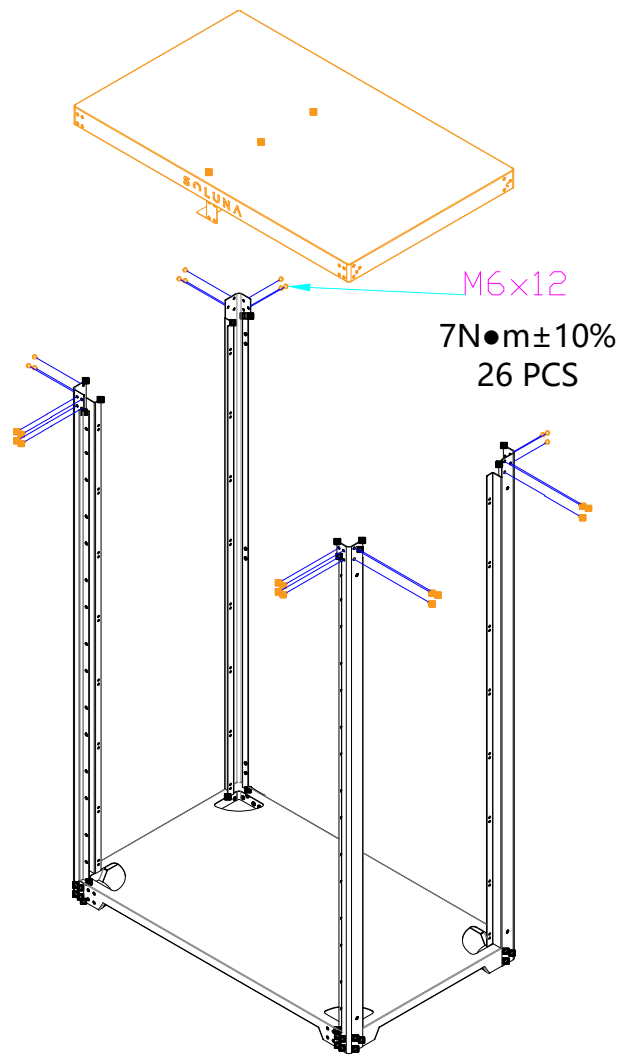

Soluna (Shanghai) Co.,Ltd

P7 Rack Assembly Manual

(Soluna 10K HV&15K HV Use Only)

- | | | | |
|----------|-----------|-----------|----------------|
| ◆ A-1PCS | ◆ E-1PCS | ◆ I-16PCS | ◆ M-1PCS |
| ◆ B-1PCS | ◆ F-1PCS | ◆ J-1PCS | ◆ N-4PCS |
| ◆ C-1PCS | ◆ G-15PCS | ◆ K-1PCS | ◆ M6x12 150PCS |
| ◆ D-1PCS | ◆ H-1PCS | ◆ L-4PCS | ◆ M4x8 3PCS |

M6×12
7N●m±10%
26 PCS

2

3

4

M6x12

7N•m±10%
60 PCS

G 16 PCS

5