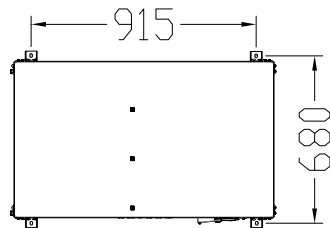

Soluna (Shanghai) Co.,Ltd

P7 Rack Assembly Manual

(Soluna 10K HV&15K HV Use Only)

- | | | | |
|----------|-----------|-----------|----------------|
| ◆ A-1PCS | ◆ E-1PCS | ◆ I-16PCS | ◆ M-1PCS |
| ◆ B-1PCS | ◆ F-1PCS | ◆ J-1PCS | ◆ N-4PCS |
| ◆ C-1PCS | ◆ G-15PCS | ◆ K-1PCS | ◆ M6x12 150PCS |
| ◆ D-1PCS | ◆ H-1PCS | ◆ L-4PCS | ◆ M4x8 3PCS |