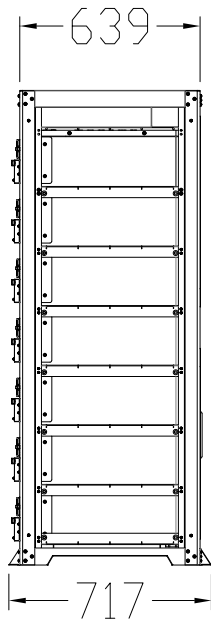

Soluna (Shanghai) Co.,Ltd

P7 Rack Assembly Manual

(Soluna 10K HV&15K HV Use Only)

- | | | | |
|----------|-----------|-----------|----------------|
| ◆ A-1PCS | ◆ E-1PCS | ◆ I-16PCS | ◆ M-1PCS |
| ◆ B-1PCS | ◆ F-1PCS | ◆ J-1PCS | ◆ N-4PCS |
| ◆ C-1PCS | ◆ G-15PCS | ◆ K-1PCS | ◆ M6x12 150PCS |
| ◆ D-1PCS | ◆ H-1PCS | ◆ L-4PCS | ◆ M4x8 3PCS |

10K

15K

1

D
1 PCS

A
1 PCS

C
1 PCS

B
1 PCS

F
1 PCS

M6×12
7N●m±10%
26 PCS

2

3

4

M6x12

7N•m±10%
60 PCS

G 16 PCS

5